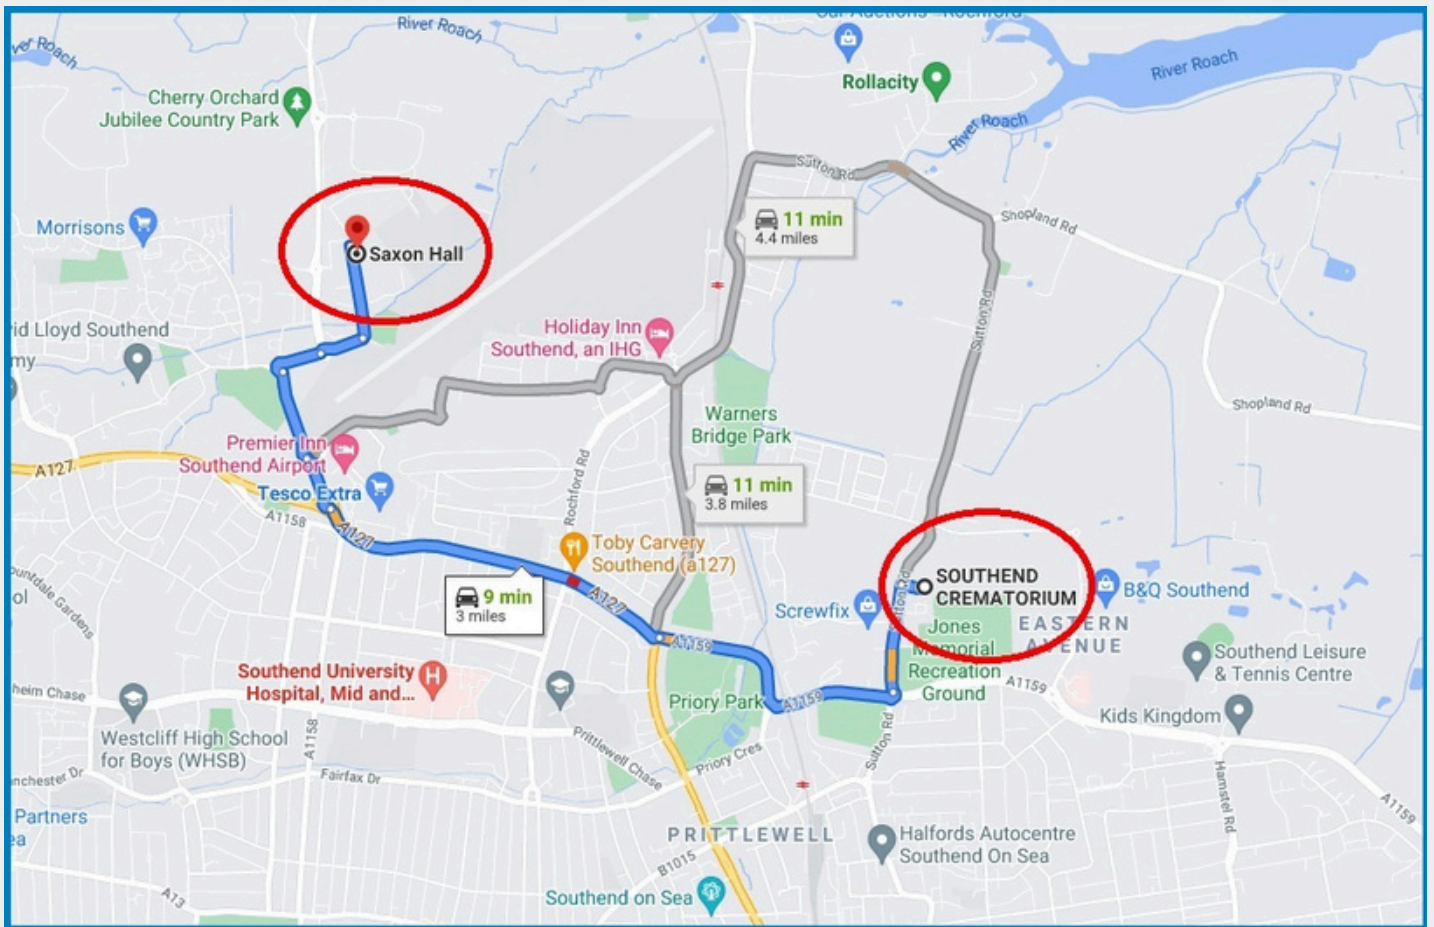

HOW TO FIND US?

Saxon Hall is just a 10-15 minute drive from Sutton Road Crematorium in Southend, via the A127. We are also in close proximity to Southend Airport railway station, which is on the Shenfield to Southend line.

Once you arrive at Saxon Hall you will find ample free parking, including disabled bays.

GENERAL ENQUIRIES: 01702 545554

EVENTS COORDINATOR: GEMMA LIPSCOMBE - GEMMA@SAXONHALL.CO.UK

ACCOUNTS: INNA JAWAIZEH - INNA@SAXONHALL.CO.UK

A company Limited by Guarantee. Registered No. 570620. Data Protection Act Registration No. Z1103783